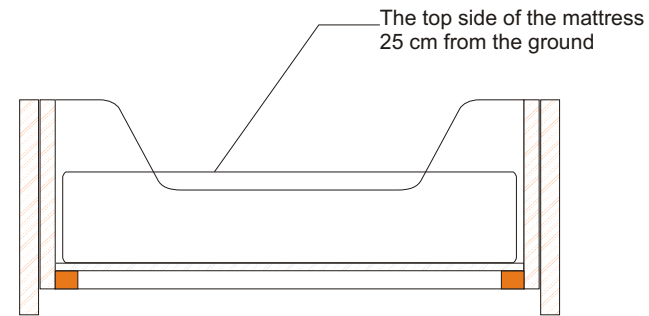

Small

Beds Montessori Style

Structure and wheels in solid beech wood

Mattress support: plywood, E1 (with formaldehyde-free adhesive)

Finished in wax and shellac: zero "HAPs"

Recommended mattress measures:
120x60x12 for Small
160x70x12 for Large