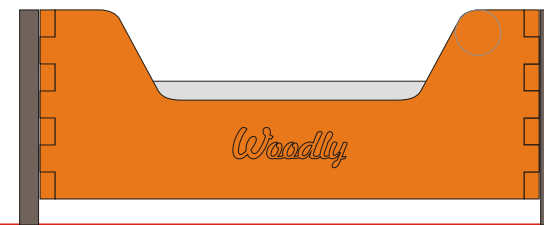

Small

Beds Montessori Style

Structure and wheels in solid beech wood

Mattress support: plywood, E1 (with formaldehyde-free adhesive)

Finished in wax and shellac: zero "HAPs"

Recommended mattress measures:
120x60x12 for Small
160x70x12 for Large