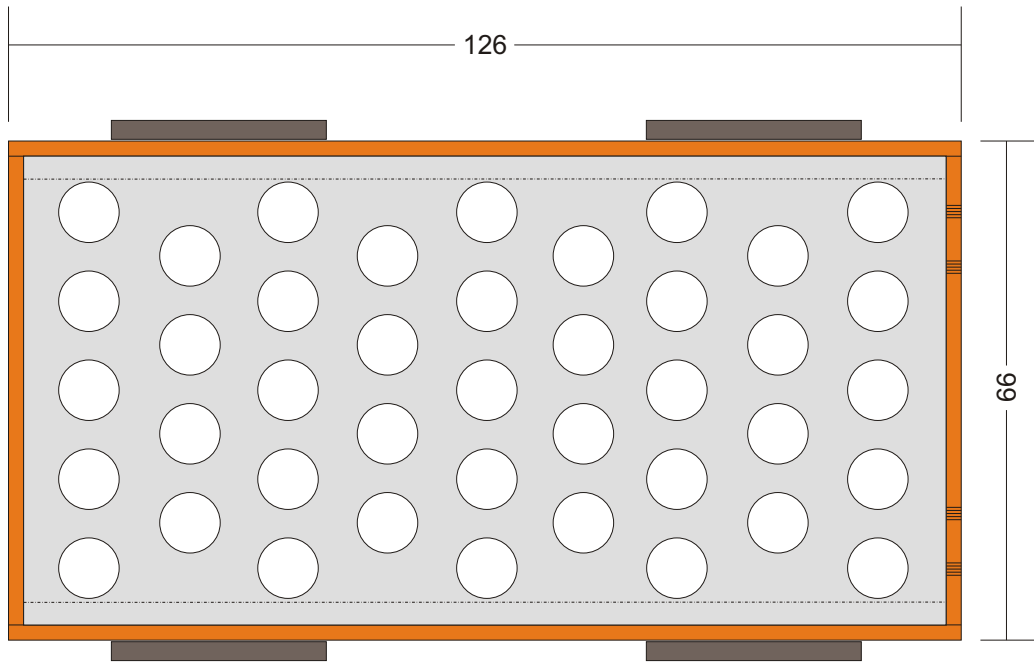

Small

Beds Montessori Style

Structure and wheels in solid beech wood

Mattress support: plywood, E1 (with formaldehyde-free adhesive)

Finished in wax and shellac: zero "HAPs"

Recommended mattress measures:
120x60x12 for Small
160x70x12 for Large